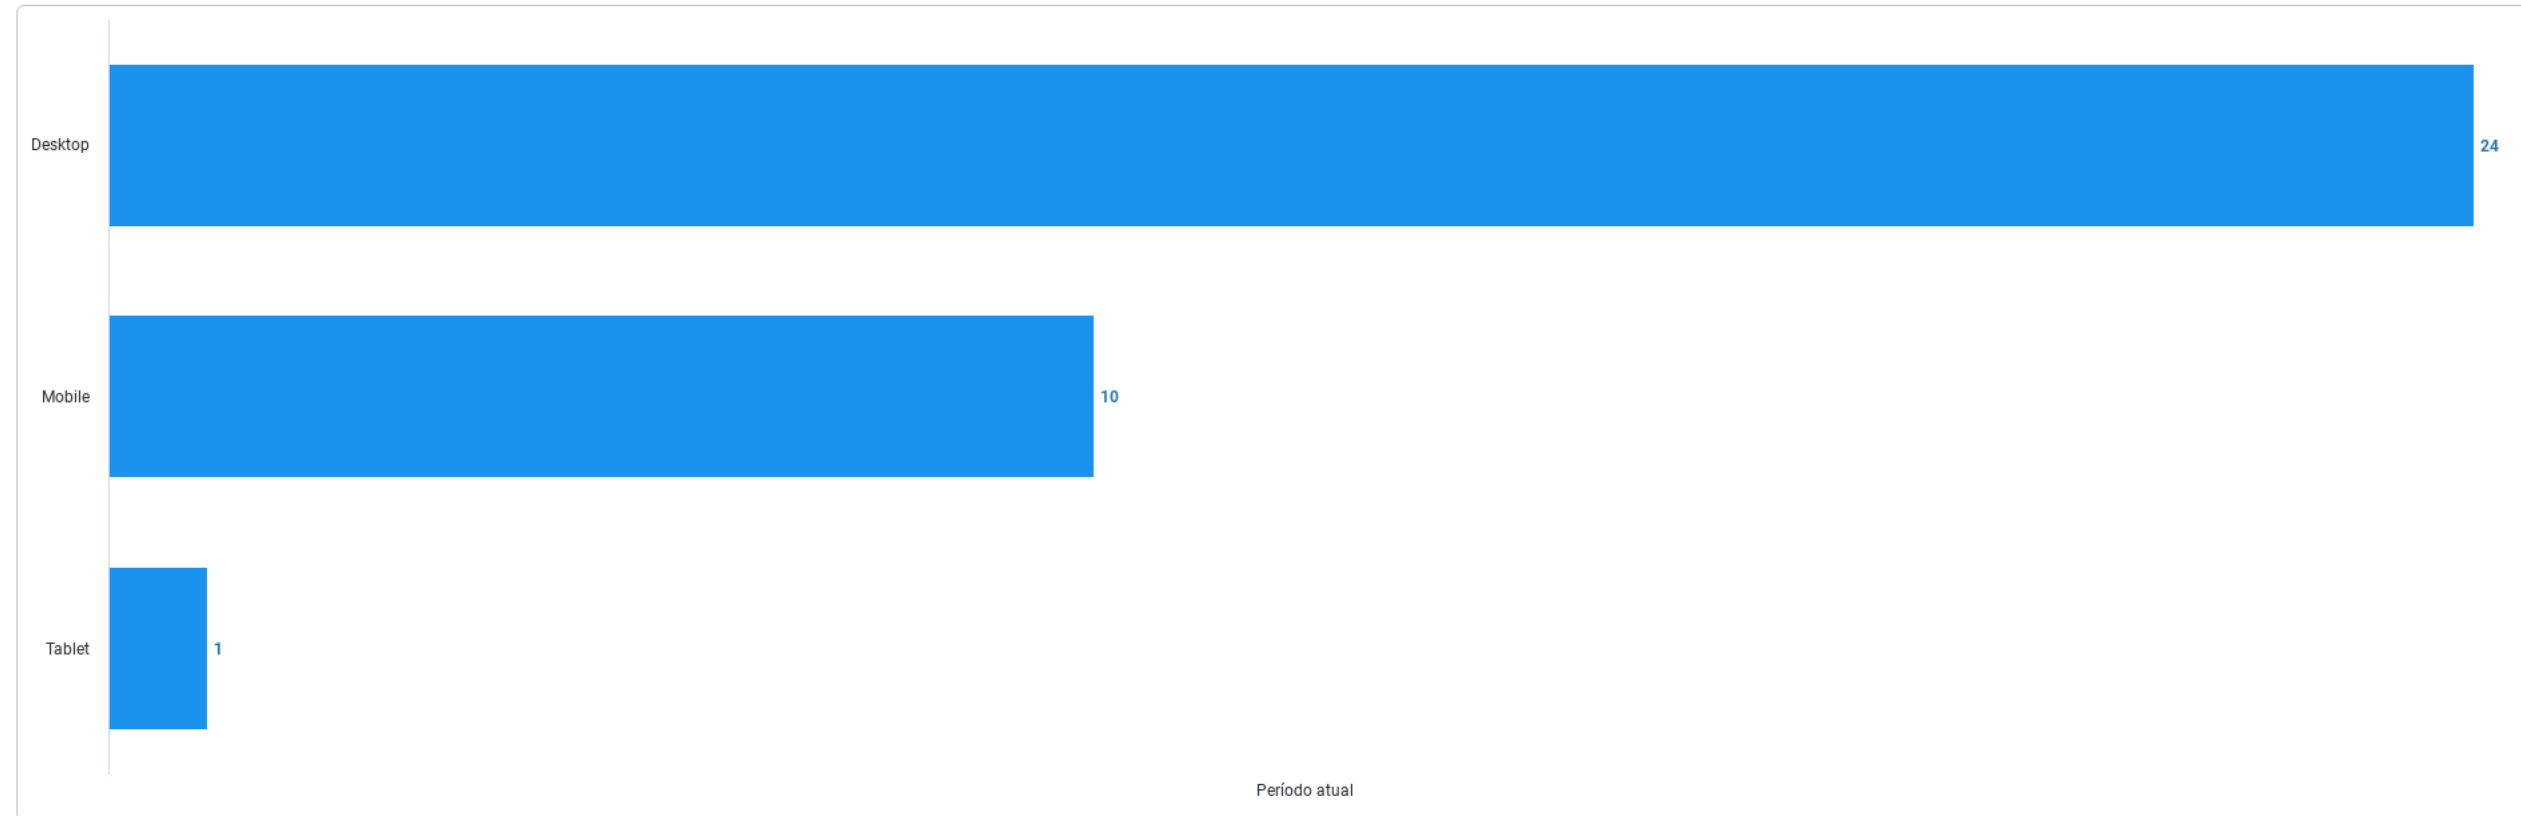

Hora do dia das visitas

Traffic by Time of the Day (Heat map)

Período is in the last 30 days Seleccione uma métrica is Média de sessões do site Exclui bots is Sim

Day >	Sunday	Monday	Tuesday	Wednesday	Thursday	Friday	Saturday
Hour ^							
00 am	0	0	0	0	0	0	0
01 am	0	0	0	0	0	0	0
02 am	0	0	0	0	0	0	0
03 am	0	0	0	0	0	0	0
04 am	0	0	1	0	0	0	0
05 am	0	0	0	0	0	0	0
06 am	0	0	1	0	0	0	0
07 am	0	0	1	0	0	0	0
08 am	0	2	1	0	0	1	0
09 am	0	1	1	0	0	1	0
10 am	0	1	1	0	3	1	0
11 am	0	1	2	1	0	1	0
12 pm	0	0	0	0	0	1	0
01 pm	0	0	1	0	0	0	0
02 pm	0	2	1	0	1	2	0
03 pm	1	0	0	0	1	0	0
04 pm	0	1	1	2	1	0	0
05 pm	0	0	1	0	1	0	0
06 pm	0	0	0	0	1	0	0
07 pm	0	0	1	0	2	0	0
08 pm	0	1	0	0	0	0	0
09 pm	1	0	0	0	0	0	0
10 pm	0	1	1	0	0	0	0
11 pm	0	0	0	0	0	1	0

Tipos de dispositivos usados

Traffic by Device (graph compared)

Período is in the last 30 days Comparar com is Nenhum Seleccione uma métrica is Visitantes únicos Excluíde bots is Sim